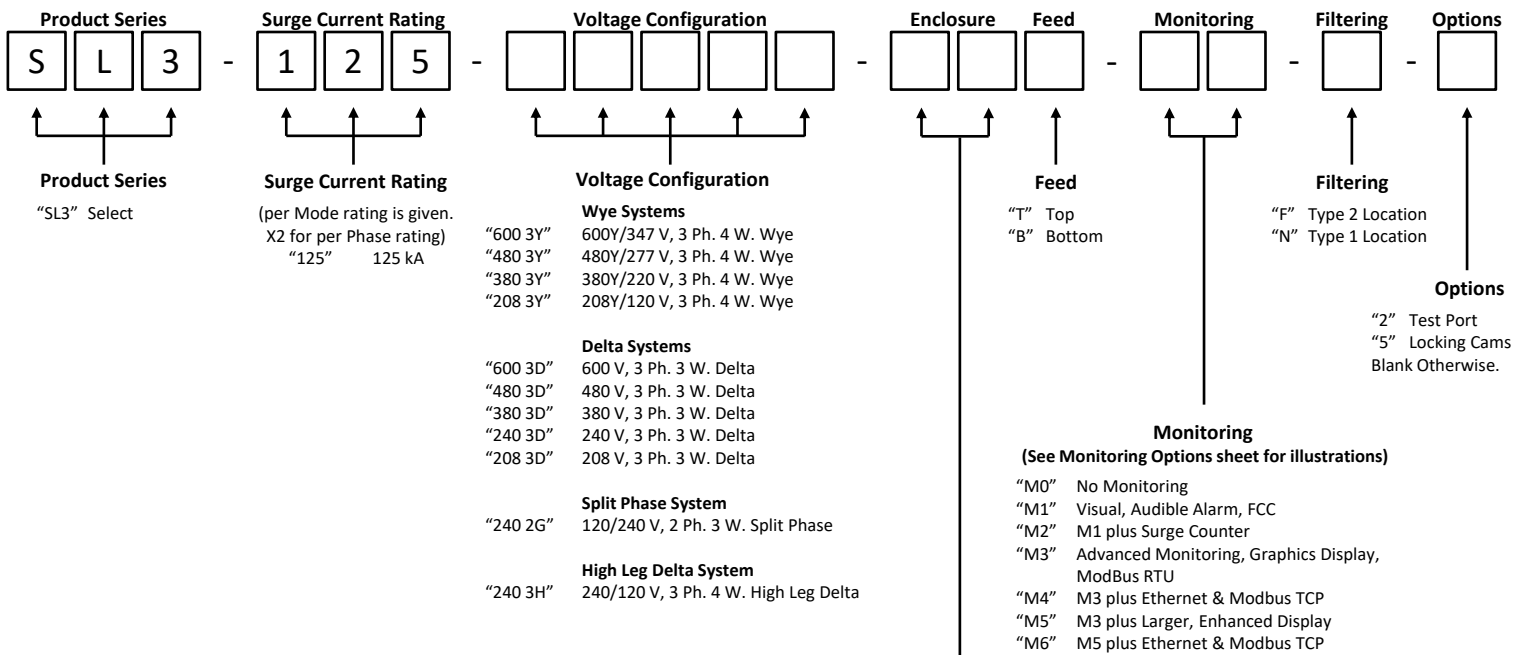

Temporary Overvoltage Protection SPD for Main Panel/SES

Product Number Configuration Guide

Product Number Example:

Application Specific Model Number:

Dimensions Standard Enclosure: NEMA 4/12
SL3-125: 32"h x 22"w x 11.95"d 85 lbs.